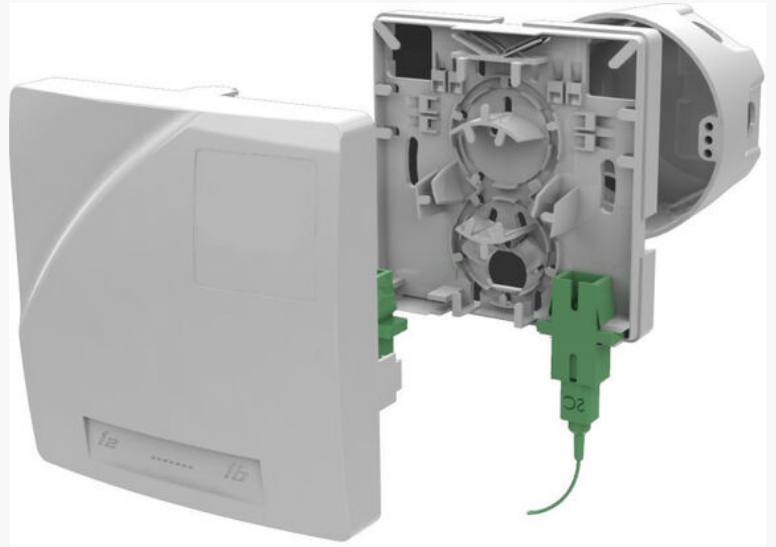

Fibre outlets indoor

DESCRIPTION

Fiber outlets or customer termination boxes are used for termination of fiber optic cables inside the premises. Available in different types and designs depending on the number of fibers to be installed and requirements on design and safety. Could be customized with pre-installed accessories according to customers specific needs.

Product number	Product name
5053106	ORM1 Optical Socket 2xSCS/LCD
5053125	Mini-Socket Optical Outlet 2xSCD
5053126	FTB-2Q Optical Outlet 2xSCS/LCD
5052123	ORM1 Optical Socket 2xSCS incl. 1xSCU adaptor, pigtail and patch 0.5m
5053110	CTB PTO ONE Optical Outlet 2xSCS/LCD
5053127	FTB-2Q Optical Outlet 2xSCS incl. 1xSCU adaptor, pigtail and patch
5053111	CTB PTO ONE Optical Outlet 2xSCS incl. 1xSCU adaptor
5053112	CTB PTO ONE Optical Outlet 2xSCS incl. 1xSCU adapter and pigtail
5053113	CTB PTO ONE Optical Outlet 2xSCS incl. 1xSCA adapter
5053114	CTB PTO ONE Optical Outlet 2xSCS incl. 1xSCA adaptor and pigtail
5052192	Fiber Optical outlet for DIN mounting 2xSCS/LCS WHITE