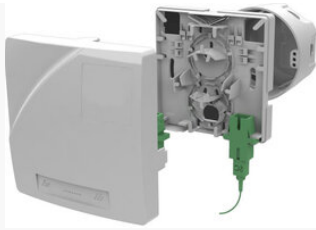

Fibre outlets indoor

DESCRIPTION

Fiber outlets or customer termination boxes are used for termination of fiber optic cables inside the premises. Available in different types and designs depending on the number of fibers to be installed and requirements on design and safety. Could be customized with pre-installed accessories according to customers specific needs.

Product number	Product name
5053106	ORM1 Optical Socket 2xSCS/LCD
5053125	Mini-Socket Optical Outlet 2xSCD
5053126	FTB-2Q Optical Outlet 2xSCS/LCD
5052123	ORM1 Optical Socket 2xSCS incl. 1xSCU adaptor, pigtail and patch 0.5m
5053110	CTB PTO ONE Optical Outlet 2xSCS/LCD
5053127	FTB-2Q Optical Outlet 2xSCS incl. 1xSCU adaptor, pigtail and patch
5053111	CTB PTO ONE Optical Outlet 2xSCS incl. 1xSCU adaptor
5053112	CTB PTO ONE Optical Outlet 2xSCS incl. 1xSCU adapter and pigtail
5053113	CTB PTO ONE Optical Outlet 2xSCS incl. 1xSCA adapter
5053114	CTB PTO ONE Optical Outlet 2xSCS incl. 1xSCA adaptor and pigtail
5052192	Fiber Optical outlet for DIN mounting 2xSCS/LCS WHITE