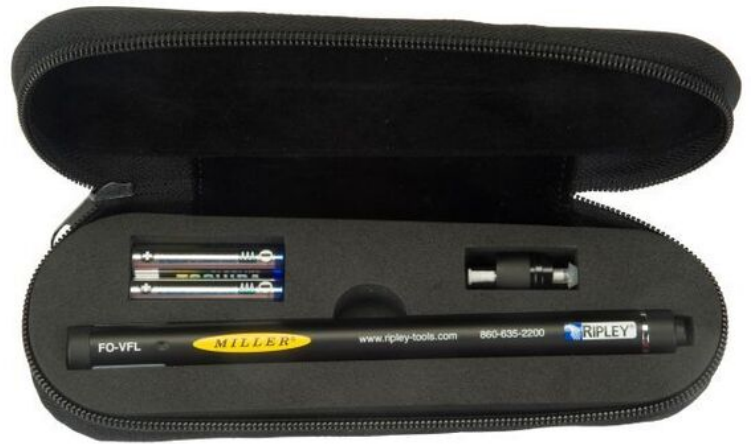

Visible laser pen (Visual Fault Locator)

DESCRIPTION

Simple and convenient test tool to identify the location of a break, microbend, or other discontinuity in fiber optic network.

Product number	Product name
1649559	Visual Fault Locator 650nm for 2.5 and 1.25 connectors
16505001	Visible Laser Pen 650nm for 2.5mm connectors 1mW
16910001	VLP-5 Connector Adaptor 2.5mm to 1.25mm

1649559

16910001

16505001