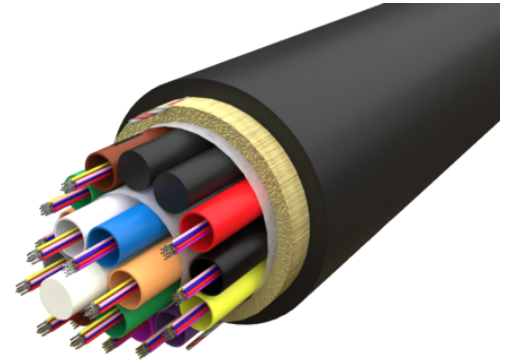

## Cables for outdoor duct installation

Slim loose tube fibre optical cables typically used outdoor in duct installation applications. The cable is suitable for air-blown installation as well as for pulling.

The expected service life in normal use exceeds 30 years.

Product number	Product name	Fibre Count	Cable Diameter	Fibre Colour Sequence
4966977	12F G652D Duct lite cable MLT Black HDPE OD 9.4mm 4km/dr	12	9.4 mm	EIA/TIA-598A
87701012	12F G652D Duct cable MLT Black HDPE OD 8.5mm 4km/dr	12	8.5 mm	EIA/TIA-598A
4966987	24F G652D Duct lite cable MLT Black HDPE OD 9.4mm 4km/dr	24	9.4 mm	EIA/TIA-598A
87701024	24F G652D Duct cable MLT Black HDPE OD 8.5mm 4km/dr	24	8.5 mm	EIA/TIA-598A
4966997	48F G652D Duct lite cable MLT Black HDPE OD 9.4mm 4km/dr	48	9.4 mm	EIA/TIA-598A
87701048	48F G652D Duct cable MLT Black HDPE OD 8.5mm 4km/dr	48	8.5 mm	EIA/TIA-598A
4967077	96F G652D Duct lite cable MLT Black HDPE OD 10.0mm 4km/d	96	10 mm	EIA/TIA-598A
87701096	96F G652D Duct cable MLT Black HDPE OD 10mm 4km/dr	96	10 mm	EIA/TIA-598A
4967087	144F G652D Duct lite cable MLT Black HDPE OD 12.7mm 4km/d	144	12.7 mm	EIA/TIA-598A
87701144	144F G652D Duct cable MLT Black HDPE OD 13mm 4km/dr	144	13 mm	EIA/TIA-598A
4967097	192F G652D Duct lite cable MLT Black HDPE OD 14.4mm 4km/d	192	14.4 mm	EIA/TIA-598A
4967177	288F Duct lite cable 16.0mm G652D Black HDPE, 4km/dr	288	16 mm	EIA/TIA-598A
87701288	288F G652D Duct cable MLT Black HDPE OD 15mm 4km/dr	288	15 mm	EIA/TIA-598A
4967187	384F G652D Duct lite cable MLT Black HDPE OD 21.0mm 2km/d	384	21 mm	EIA/TIA-598A
4967197	480F G652D Duct lite cable MLT Black HDPE OD 19.5mm 2km/d	480	19.5 mm	EIA/TIA-598A
4967277	576F G652D Duct lite cable MLT Black HDPE OD 19.5mm 2km/d	576	19.5 mm	EIA/TIA-598A