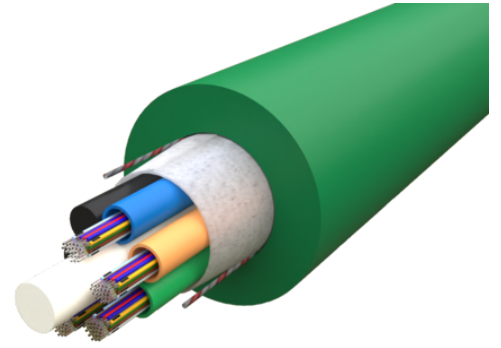

Cables for outdoor-indoor installation MLT

Multi purpose CPR rated cables used for both indoor installation and outdoor installation in ducts applications by pulling. Cable parameters such as cable flexibility, diameter and higher safety levels for fire and dangerous substances makes it optimized for safe and effective indoor installation as well as for outdoor installation in ducts.

The expected service life in normal use exceeds 30 years.

Product number	Product name	Fibre Count	Cable Diameter	CPR Classification
4701734	24F G657A1 MLT cable Green LSZH Cca OD 7.8mm EIA/TIA 4km/d	24	7.8 mm	Cca-s1b, d1, a1
4701744	48F G657A1 MLT cable Green LSZH Cca OD 7.8mm EIA/TIA 4km/d	48	7.8 mm	Cca-s1b, d1, a1
4701754	96F G657A1-200 MLT cable Green LSZH Cca OD 7.8mm EIA/TIA 4km/d	96	7.8 mm	Cca-s1b, d1, a1
4701764	144F G657A1-200 MLT cable Green LSZH Cca OD 7.8mm EIA/TIA 4km/d	144	7.8 mm	Cca-s1b, d1, a1