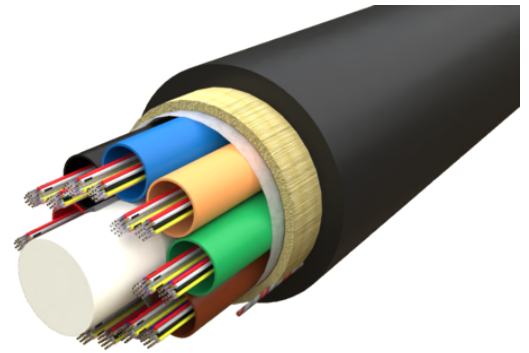

## Micro Cable MLT

Micro cables typically used in outdoor microduct installation applications. The cables are suitable for air-blown installation. Cable parameters such as cable diameter, stiffness and sheath friction are optimized for best installation performance. The cable is based on a multi loose tube construction with SZ design around a central strength member of fiberglass-reinforced plastic (FRP) which facilitates mid-span access.