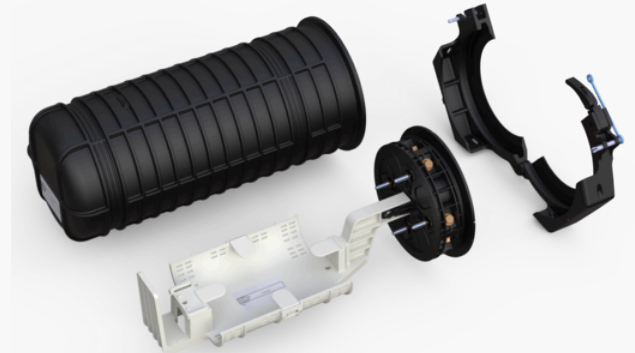

Fiber Optic Closure Coyote BT UO

The Fiber Optic Closures COYOTE® DOME BT UO are a group of fiber optic closures using both stacking system and classic BT fiber optic trays for accessible fiber management in large trays. The closures are extremely durable and adapted to permanent immersion in water (IP68). The closures have a unique grommets system for easy installation.

Product number	Product name
5061125	Fiber Optic Closure Coyote ONE BT UO 192F IP68 3 ports
5061126	Fiber Optic Closure Coyote 617 BT UO 336F IP68 4 ports
5061136	Fiber Optic Closure Coyote 622 BT UO 504F IP68 4 ports