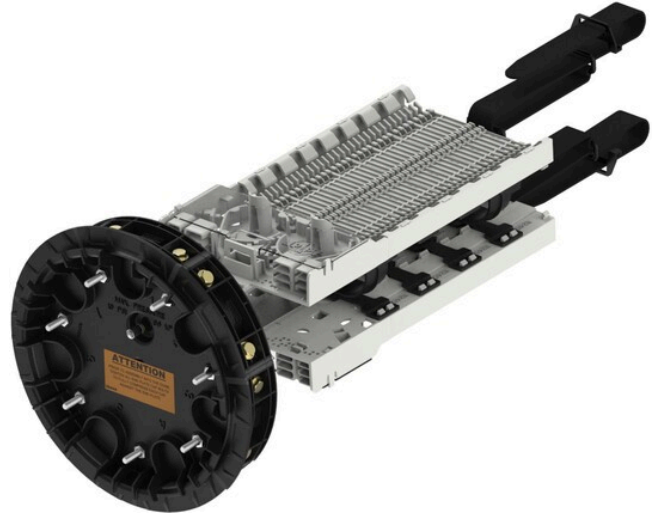

# Fiber Optic Closure Coyote SFMS

The Fiber Optic Closures COYOTE® DOME SFMS are built-to-last closures protecting fiber optic splices from water ingress, even when permanently immersed in water (IP68). The closures have a unique grommets system for easy installation and incorporate the SFMS stacking system to make the fiber management flexible and tidy.

Product number	Product name
5060083	Coyote ONE 96F closure/dark fiber
5060084	Coyote ONE 144F closure
5060085	Coyote 6.5x17 288F dome/dark fiber
5060086	Coyote 6.5x17 384F dome
5060087	Coyote 6.5x22 480F dome/dark fiber
5060088	Coyote 6.5x22 576F dome
5060089	Coyote 9.5x19 768F dome/dark fiber
5060115	Coyote ONE wall mounting kit
5060120	Coyote 6.5/9.5 assembly fix.