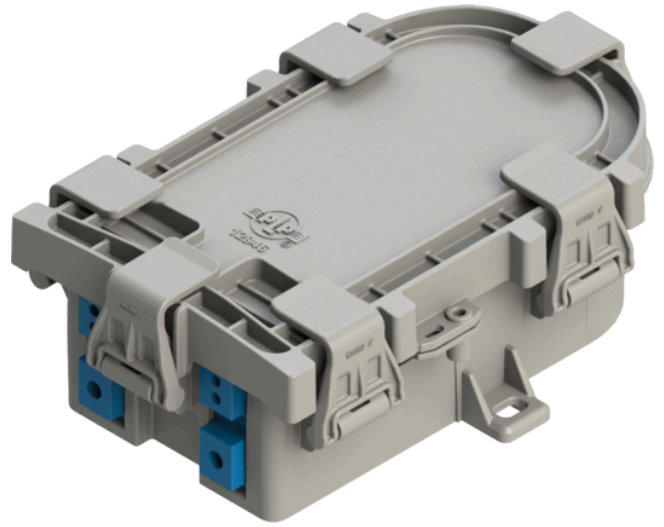

## Fiber Optic Closure Coyote STP

The Fiber Optic Closures COYOTE® STP are highly reliable, small scale, cost effective closures which provides a flexible alternative to traditional network interface devices. The closures have a robust latch system, paired with an integrated over moulded cover. This allows for effortless re-entry and creates a secure seal over a wide range of cable profiles.

Product number	Product name
84010603	Coyote STP-MD IP68 incl. 24F splice holder
84010604	Coyote STP-JR IP68 incl. 12F splice holders and adaptor plate