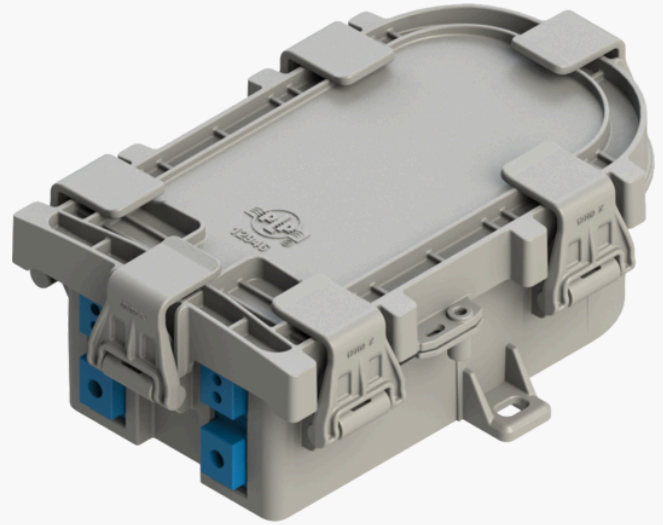

## Fiber Optic Closure Coyote STP

The Fiber Optic Closures COYOTE® STP are highly reliable, small scale, cost effective closures which provides a flexible alternative to traditional network interface devices. The closures have a robust latch system, paired with an integrated over moulded cover. This allows for effortless re-entry and creates a secure seal over a wide range of cable profiles.

Product number	Product name
84010603	Coyote STP-MD IP68 incl. 24F splice holder
84010604	Coyote STP-JR IP68 incl. 12F splice holders and adaptor plate