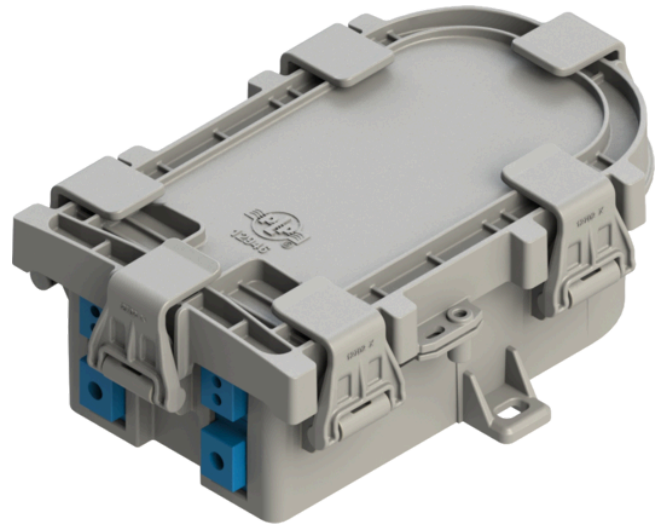

## Fiber Optic Closure Coyote STP

The Fiber Optic Closures COYOTE® STP are highly reliable, small scale, cost effective closures which provides a flexible alternative to traditional network interface devices. The closures have a robust latch system, paired with an integrated over moulded cover. This allows for effortless re-entry and creates a secure seal over a wide range of cable profiles.

Product number	Product name
84010603	Coyote STP-MD IP68 incl. 24F splice holder
84010604	Coyote STP-JR IP68 incl. 12F splice holders and adaptor plate