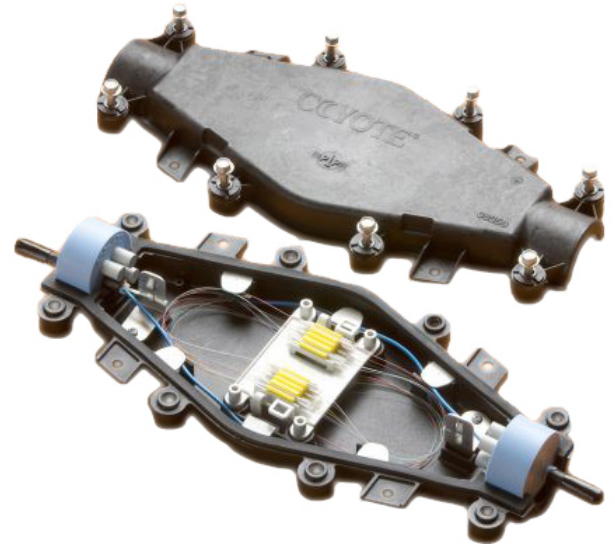

Product name	LCC 24F closure, lightgrip Incl. two 7 hole grommet
Product code	5062828
GTIN	7332811107702
ETIM-Class	EC002598

PRODUCT SPECIFICATIONS

The Coyote LCC (Low Count Closure) is a compact closure that utilizes the COYOTE silicone grommet system and LITE-GRIP splice platform, is designed making this rugged closure the ideal economical solution for new drop cable installations and critical repair situations. Offers a cost-effective solution for quick restoration of damaged or cut fiber service drops Utilizes the LITE-GRIP splice block system which permits single fusion, mass fusion, mechanical, PLC splitters, or a combination of all within one closure.

- Splice Capacity (Maximum) – Single Fusion, Mass Fusion: 24, 72
- Cable Ports: 2
- Cable Diameters: 2.4 - 25.4 mm and flat drop
- Configuration: In-Line or Butt
- Application: Direct Bury, Below Grade, Pole/Wall, Aerial
- Ingress Protection: In accordance to Telcordia® GR-771-CORE, Buried, Underground, IP-68
- Size: 356 x 165 x 64 mm
- 2 silicone grommets for cables 1 x 11-15mm + 6 x 3-6mm allows for re-entry and re-use. Other grommet dimensions are available
- LCC halves are constructed of a UV-stabilized material
- Flexible grommet sealing technology supports a wide range of flat and round cable profiles
- Flat shape allows for mounting in small areas
- Flame-retardant and ribbon kits available

Measurements

Length	360 mm
Height	150 mm

Width	170 mm
Weight	1,255 g

Technical Specifications - Termination/Distribution Boxes

Environment	Outdoor
Number of splices	24
Number of Entry/cable ports	2
Cable/duct diameters	3-40mm
Splice Holder Included	Yes
IP Codes	IP68
Colour	Black
Material	polypropylene fiberglass
UV Proof	Yes

Technical Specifications - Grommets

Cable Range	1x11-15 + 6x3-6 mm
Blind Plugs Included	Yes
No Of Holes	7
Material	silicone
Colour	Blue
For Closure	lcc
Figure	Round