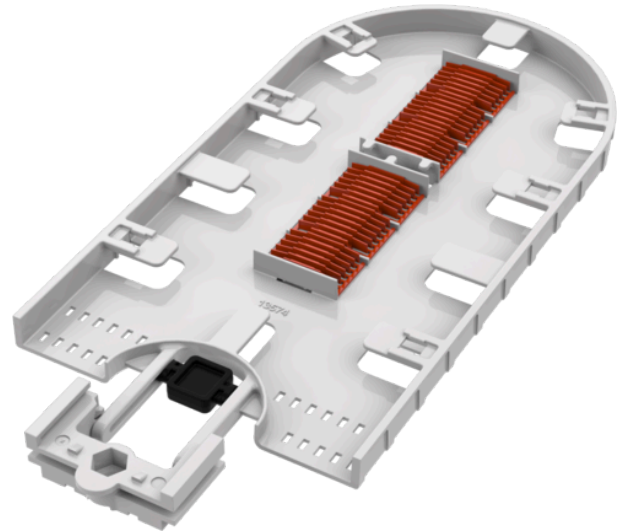

Product name	Splice tray BTLM 72 fibre fitting Coyote dome 622 BT UO
Product code	5061141
GTIN	7332811377112
ETIM-Class	EC000762

PRODUCT SPECIFICATIONS

Splice tray for 72 single fibre fitting Coyote fiber optic closures BT UO 622.

Measurements

Length	310 mm
Height	19 mm
Width	80 mm
Weight	205 g

Technical Specifications - Splice Trays

Type	Splice Tray
Model	Coyote BT UO
Max Fibre Count per tray	72
Splice Tray Colour	Gray
Splice Tray Lid Colour	Transparent
Splice Holder Included	Yes
Splice Holder Type	Single Fibre
Splice Protection Sleeves Per Holder	12
Splice Holder Colour	Red