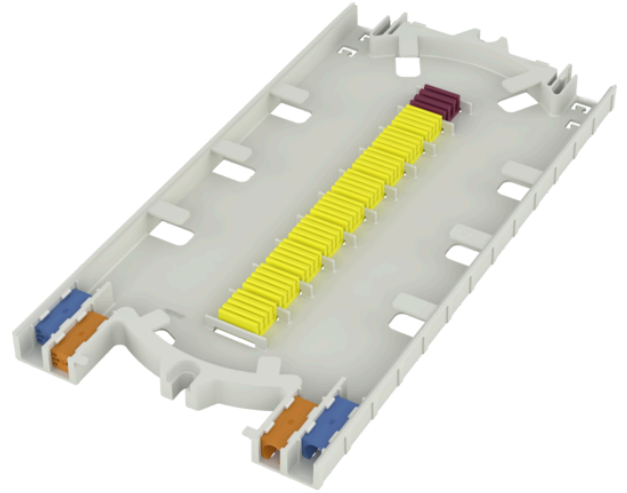

Product name	Splice tray SEL 72F+3PLC fitting Coyote dome 622 BT UO
Product code	5061139
GTIN	7332811377099
ETIM-Class	EC000762

PRODUCT SPECIFICATIONS

Splice tray for 72 single fibre and 3 PLC splitters fitting Coyote fiber optic closures BT UO 622.

Measurements

Length	318 mm
Height	19 mm
Width	159 mm
Weight	205 g

Technical Specifications - Splice Trays

Type	Splice Tray
Model	Coyote BT UO
Max Fibre Count per tray	72
Splice Tray Colour	White
Splice Tray Lid Colour	Transparent
Splice Holder Included	Yes
Splice Holder Type	Single Fibre
Splice Protection Sleeves Per Holder	8