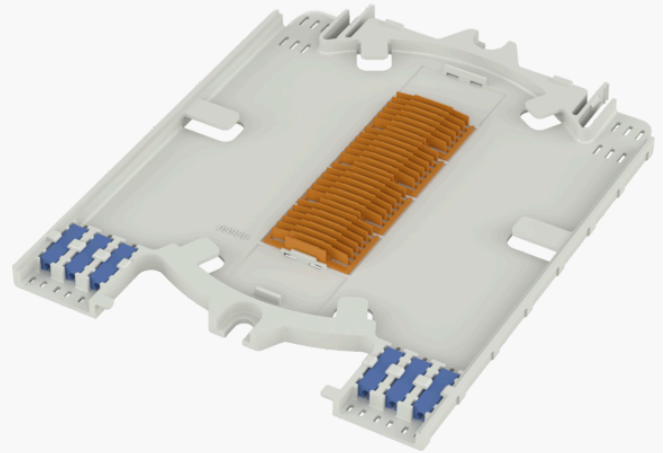

Splice Trays Coyote BT UO

Splice trays fitting Coyote fiber optic closures BT UO ONE, 617 and 622.

Product number	Product name	Max Fibre Count per tray	Splice Holder Type
5061127	Splice tray SCS 48 fibre fitting Coyote domes ONE/617 BT UO	48	Single Fibre
5061128	Splice tray SES 12 ribbon fitting Coyote domes ONE/617 BT UO	12	Ribbon Fibre
5061129	Splice tray SES 32F+3PLC fitting Coyote domes ONE/617 BT UO	32	Single Fibre
5061132	Splice tray BTLS 36 fibre fitting Coyote domes ONE/617 BT UO	36	Single Fibre
5061133	Splice tray BTLS 8 ribbon fitting Coyote domes ONE/617 BT UO	8	Ribbon Fibre
5061134	Splice tray BTHS 12 ribbon fitting Coyote domes ONE/617 BT UO	12	Ribbon Fibre
5061135	Adapter tray 6xSCD/LCQ fitting Coyote domes ONE/617 BT UO	24	
5061137	Splice tray SCL 72/48 fibre fitting Coyote dome 622 BT UO/ODF UHD	72	Single Fibre
5061138	Splice tray SEL 18 ribbon fitting Coyote dome 622 BT UO	18	Ribbon Fibre
5061139	Splice tray SEL 72F+3PLC fitting Coyote dome 622 BT UO	72	Single Fibre
5061141	Splice tray BTLM 72 fibre fitting Coyote dome 622 BT UO	72	Single Fibre
5061142	Splice tray BTLM 12 ribbon fitting Coyote dome 622 BT UO	12	Ribbon Fibre
5061143	Splice tray BTHM 24 ribbon fitting Coyote dome 622 BT UO	24	Ribbon Fibre
5061144	Adapter tray 12xSCD/LCQ fitting Coyote dome 622 BT UO	48	