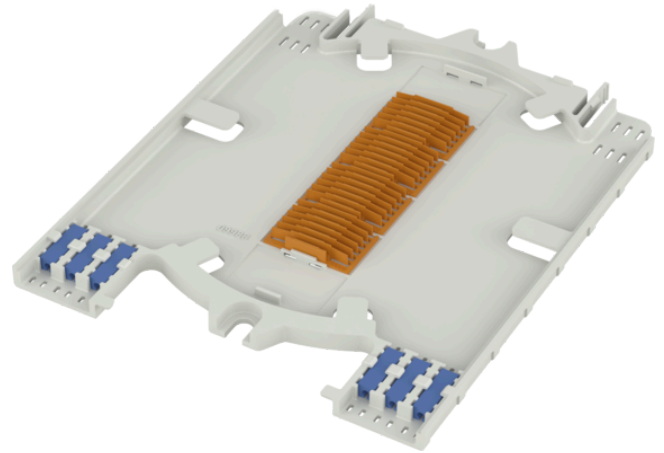

Splice Trays Coyote BT UO

Splice trays fitting Coyote fiber optic closures BT UO ONE, 617 and 622.

Product number	Product name	Max Fibre Count per tray	Splice Holder Type
5061127	Splice tray SCS 48 fibre fitting Coyote domes ONE/617 BT UO	48	Single Fibre
5061128	Splice tray SES 12 ribbon fitting Coyote domes ONE/617 BT UO	12	Ribbon Fibre
5061129	Splice tray SES 32F+3PLC fitting Coyote domes ONE/617 BT UO	32	Single Fibre
5061132	Splice tray BTLS 36 fibre fitting Coyote domes ONE/617 BT UO	36	Single Fibre
5061133	Splice tray BTLS 8 ribbon fitting Coyote domes ONE/617 BT UO	8	Ribbon Fibre
5061134	Splice tray BTHS 12 ribbon fitting Coyote domes ONE/617 BT UO	12	Ribbon Fibre
5061135	Adapter tray 6xSCD/LCQ fitting Coyote domes ONE/617 BT UO	24	
5061137	Splice tray SCL 72/48 fibre fitting Coyote dome 622 BT UO/ODF UHD	72	Single Fibre
5061138	Splice tray SEL 18 ribbon fitting Coyote dome 622 BT UO	18	Ribbon Fibre
5061139	Splice tray SEL 72F+3PLC fitting Coyote dome 622 BT UO	72	Single Fibre
5061141	Splice tray BTLM 72 fibre fitting Coyote dome 622 BT UO	72	Single Fibre
5061142	Splice tray BTLM 12 ribbon fitting Coyote dome 622 BT UO	12	Ribbon Fibre
5061143	Splice tray BTHM 24 ribbon fitting Coyote dome 622 BT UO	24	Ribbon Fibre
5061144	Adapter tray 12xSCD/LCQ fitting Coyote dome 622 BT UO	48	