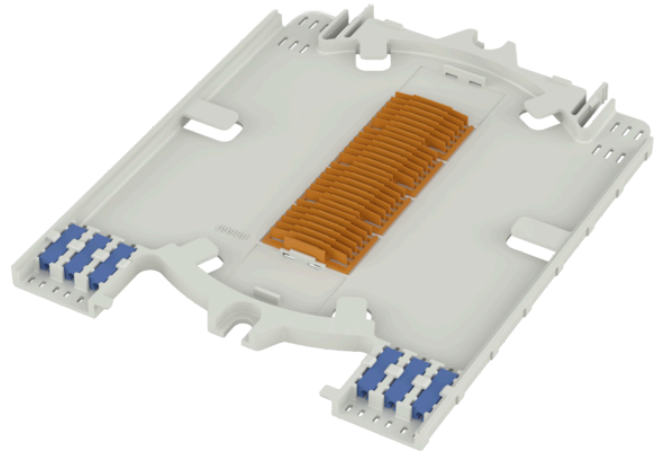

Splice Trays Coyote BT UO

Splice trays fitting Coyote fiber optic closures BT UO ONE, 617 and 622.

Product number	Product name	Max Fibre Count per tray	Splice Holder Type
5061127	Splice tray SCS 48 fibre fitting Coyote domes ONE/617 BT UO	48	Single Fibre
5061128	Splice tray SES 12 ribbon fitting Coyote domes ONE/617 BT UO	12	Ribbon Fibre
5061129	Splice tray SES 32F+3PLC fitting Coyote domes ONE/617 BT UO	32	Single Fibre
5061132	Splice tray BTLS 36 fibre fitting Coyote domes ONE/617 BT UO	36	Single Fibre
5061133	Splice tray BTLS 8 ribbon fitting Coyote domes ONE/617 BT UO	8	Ribbon Fibre
5061134	Splice tray BTHS 12 ribbon fitting Coyote domes ONE/617 BT UO	12	Ribbon Fibre
5061135	Adapter tray 6xSCD/LCQ fitting Coyote domes ONE/617 BT UO	24	
5061137	Splice tray SCL 72/48 fibre fitting Coyote dome 622 BT UO/ODF UHD	72	Single Fibre
5061138	Splice tray SEL 18 ribbon fitting Coyote dome 622 BT UO	18	Ribbon Fibre
5061139	Splice tray SEL 72F+3PLC fitting Coyote dome 622 BT UO	72	Single Fibre
5061141	Splice tray BTLM 72 fibre fitting Coyote dome 622 BT UO	72	Single Fibre
5061142	Splice tray BTLM 12 ribbon fitting Coyote dome 622 BT UO	12	Ribbon Fibre
5061143	Splice tray BTHM 24 ribbon fitting Coyote dome 622 BT UO	24	Ribbon Fibre
5061144	Adapter tray 12xSCD/LCQ fitting Coyote dome 622 BT UO	48	