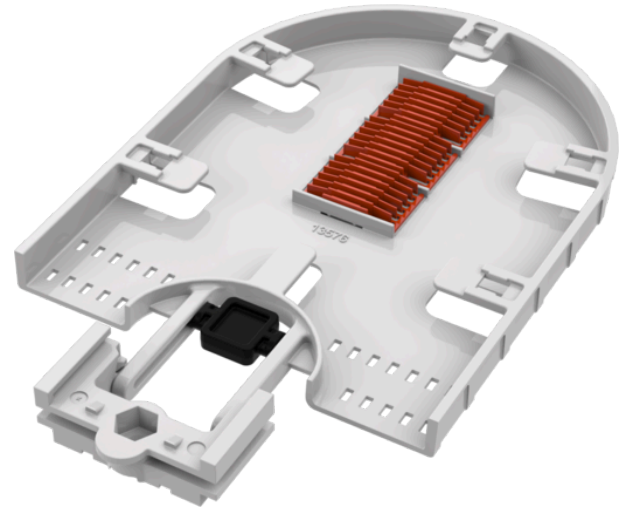

Product name	Splice tray BTLS 36 fibre fitting Coyote domes ONE/617 BT UO
Product code	5061132
GTIN	7332811377020
ETIM-Class	EC000762

PRODUCT SPECIFICATIONS

Splice tray for 32 single fibre fitting Coyote fiber optic closures BT UO ONE and 617.

Measurements

Length	200 mm
Height	18 mm
Width	250 mm
Weight	205 g

Technical Specifications - Splice Trays

Type	Splice Tray
Model	Coyote BT UO
Max Fibre Count per tray	36
Splice Tray Colour	Gray
Splice Tray Lid Colour	Transparent
Splice Holder Included	Yes
Splice Holder Type	Single Fibre
Splice Protection Sleeves Per Holder	12
Splice Holder Colour	Red