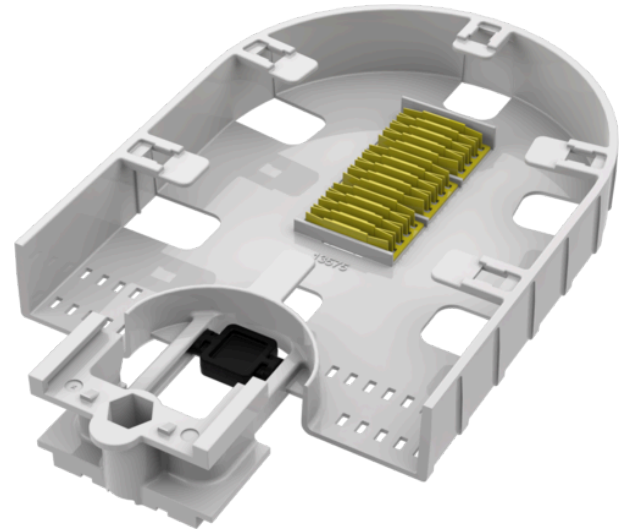

Product name	Splice tray BTHS 12 ribbon fitting Coyote domes ONE/617 BT UO
Product code	5061134
GTIN	7332811377044
ETIM-Class	EC000762

PRODUCT SPECIFICATIONS

Splice tray for 12 ribbon sleeves fitting Coyote fiber optic closures BT UO ONE and 617.

Measurements

Length	200 mm
Height	18 mm
Width	280 mm
Weight	215 g

Technical Specifications - Splice Trays

Type	Splice Tray
Model	Coyote BT UO
Max Fibre Count per tray	12
Splice Tray Colour	Gray
Splice Tray Lid Colour	Transparent
Splice Holder Included	Yes
Splice Holder Type	Ribbon Fibre
Splice Protection Sleeves Per Holder	4