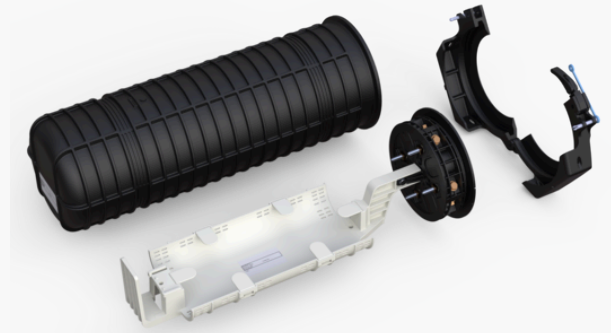

Product name	Fiber Optic Closure Coyote 622 BT UO 504F IP68 4 ports
Product code	5061136
GTIN	7332811377068
ETIM-Class	EC002598

PRODUCT SPECIFICATIONS

The Fiber Optic Closure COYOTE® DOME 622 BT UO is a fiber optic closure using both stacking system and classic BT fiber optic trays for accessible fiber management in large trays. The closure is extremely durable and adapted to permanent immersion in water (IP68). The closure have a unique grommets system for easy installation.

- Capacity of up to 504 splices
- Scalable through gradual adding of trays
- Support for hinged splice trays
- Support for adapter splice trays or panels
- PLC Splitter capability (small format)
- Support for ribbon fibers
- Support for midspan (loop-through) cable
- Unique grommets system for cables with diameters 2.4–31.8 mm
- Increased impact protection and water ingress resistance even when permanently immersed in water (IP68)
- Optional pole and wall bracket
- Suitable for all types of networks

Measurements

Length	218 mm
Height	574 mm
Width	218 mm
Weight	5,100 g

Technical Specifications - Termination/Distribution Boxes

Environment	Outdoor
Number of splices	504
Number of Entry/cable ports	4
Cable/duct diameters	2.4 - 31.8 mm
Mid-span access	Yes
Splice trays included	0
Number of splice trays	7
Max Fibre Count per tray	72
IP Codes	IP68
Impact protection degree	IK10
Colour	Black
Material	Polypropylene Fiberglass
UV Proof	Yes