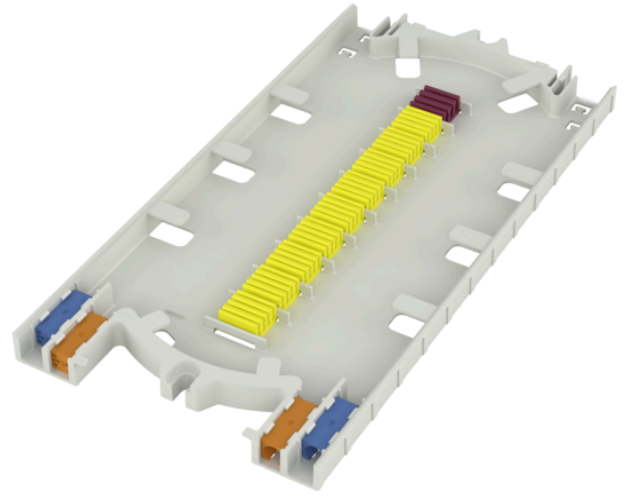

Product name	Splice tray SEL 72F+3PLC fitting Coyote dome 622 BT UO
Product code	5061139
GTIN	7332811377099
ETIM-Class	EC000762

PRODUCT SPECIFICATIONS

Splice tray for 72 single fibre and 3 PLC splitters fitting Coyote fiber optic closures BT UO 622.

Measurements

Length	318 mm
Height	19 mm
Width	159 mm
Weight	205 g

Technical Specifications - Splice Trays

Type	Splice Tray
Model	Coyote BT UO
Max Fibre Count per tray	72
Splice Tray Colour	White
Splice Tray Lid Colour	Transparent
Splice Holder Included	Yes
Splice Holder Type	Single Fibre
Splice Protection Sleeves Per Holder	8