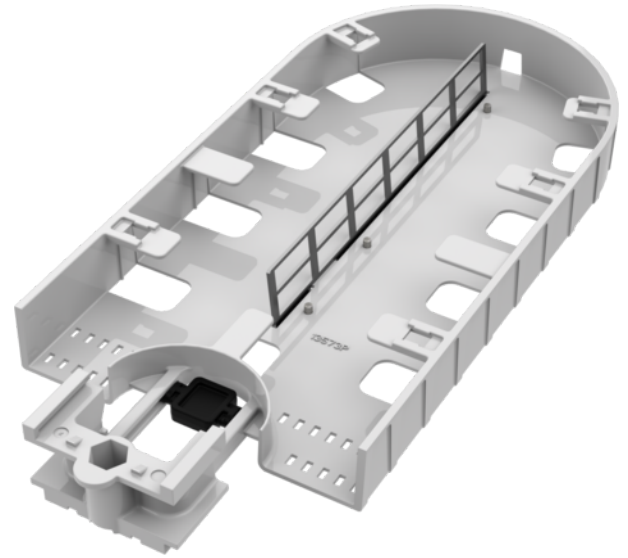

<b>Product name</b>	Adapter tray 12xSCD/LCQ fitting Coyote dome 622 BT UO
<b>Product code</b>	5061144
<b>GTIN</b>	7332811377143
<b>ETIM-Class</b>	EC000376

## PRODUCT SPECIFICATIONS

Adapter tray for 12 SC duplex or LC quad adaptors fitting Coyote fiber optic closures BT UO 622.

## Measurements

<b>Length</b>	310 mm
<b>Height</b>	25 mm
<b>Width</b>	80 mm
<b>Weight</b>	235 g

## Technical Specifications - Splice Trays

<b>Type</b>	Splice Tray
<b>Model</b>	Coyote BT UO
<b>Max Fibre Count per tray</b>	48
<b>Splice Tray Colour</b>	Gray
<b>Splice Tray Lid Colour</b>	Transparent