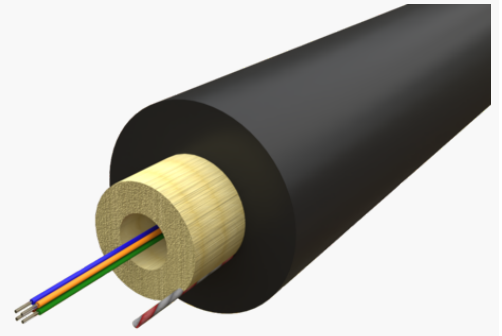

Product name	4F G657A2 indoor/outdoor DRY Black LSZH Dca OD 3mm EIA/TIA 2km/dr
Product code	4985827
GTIN	7332811107603
ETIM-Class	EC000034

## PRODUCT SPECIFICATIONS

Multi purpose CPR rated cables used for both indoor installation and outdoor installation in ducts applications by pulling. Cable parameters such as cable flexibility, diameter and higher safety levels for fire and dangerous substances makes it optimized for safe and effective indoor installation as well as for outdoor installation in ducts.

## Measurements

Length	1,000 mm
Height	3 mm
Width	3 mm
Weight	10 g

## Physical Characteristics

Fibre Count	4
Fibre Type	ITU-T G.657 A2
Fibre Colour Sequence	EIA/TIA-598A
Outer Sheath Material	LSZH (Low Smoke Zero Halogen)
Colour of Cable Sheath	Black
Cable Diameter	3 mm
Cable Diameter Tolerance	+/- 0.3 mm