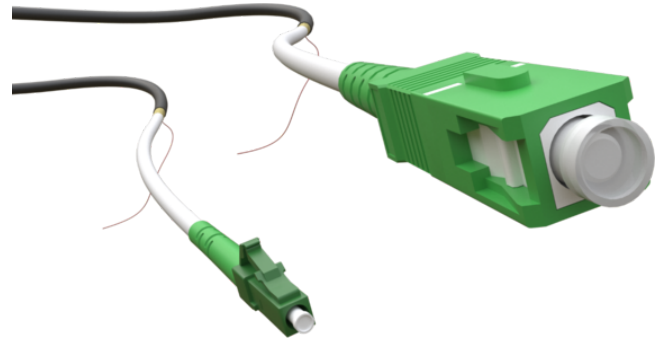

Dual jacket out-/indoor drop cables LC/APC-SC/APC

1F G657A2 pre-terminated dual jacket drop cables eliminating the need to splice fibres allows for time-saving installations. The cable has a black LSZH and UV-resistant outer jacket and a white LSZH CPR Cca-s1a d0 a1 approved inner jacket. When entering the premises from the outside, the outer jacket is removed and the inner flame retardant jacket is exposed for further indoor installation. IEC connector loss grade B.

Product number	Product name
123762	Dual jacket drop cable 1xG657A2 LSZH Cca OD 4.5/2.6mm LCA-SCA 1m
123763	Dual jacket drop cable 1xG657A2 LSZH Cca OD 4.5/2.6mm LCA-SCA 2m
123764	Dual jacket drop cable 1xG657A2 LSZH Cca OD 4.5/2.6mm LCA-SCA 3m
123765	Dual jacket drop cable 1xG657A2 LSZH Cca OD 4.5/2.6mm LCA-SCA 5m
123766	Dual jacket drop cable 1xG657A2 LSZH Cca OD 4.5/2.6mm LCA-SCA 10m
123767	Dual jacket drop cable 1xG657A2 LSZH Cca OD 4.5/2.6mm LCA-SCA 15m
123768	Dual jacket drop cable 1xG657A2 LSZH Cca OD 4.5/2.6mm LCA-SCA 20m
123769	Dual jacket drop cable 1xG657A2 LSZH Cca OD 4.5/2.6mm LCA-SCA 25m
123770	Dual jacket drop cable 1xG657A2 LSZH Cca OD 4.5/2.6mm LCA-SCA 30m
123771	Dual jacket drop cable 1xG657A2 LSZH Cca OD 4.5/2.6mm LCA-SCA 35m
123772	Dual jacket drop cable 1xG657A2 LSZH Cca OD 4.5/2.6mm LCA-SCA 40m
123773	Dual jacket drop cable 1xG657A2 LSZH Cca OD 4.5/2.6mm LCA-SCA 50m
123774	Dual jacket drop cable 1xG657A2 LSZH Cca OD 4.5/2.6mm LCA-SCA 75m
123775	Dual jacket drop cable 1xG657A2 LSZH Cca OD 4.5/2.6mm LCA-SCA 100m