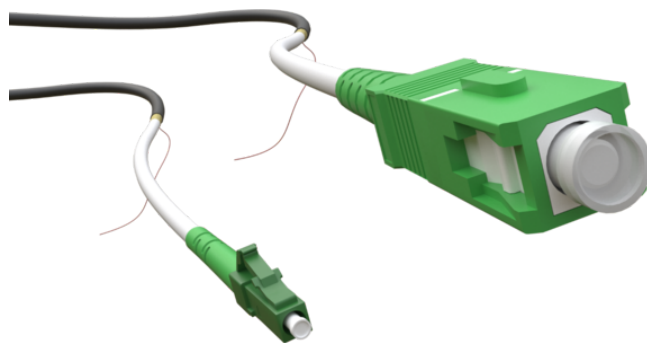

Dual jacket out-/indoor drop cables LC/APC-SC/APC

1F G657A2 pre-terminated dual jacket drop cables eliminating the need to splice fibres allows for time-saving installations. The cable has a black LSZH and UV-resistant outer jacket and a white LSZH CPR Cca-s1a d0 a1 approved inner jacket. When entering the premises from the outside, the outer jacket is removed and the inner flame retardant jacket is exposed for further indoor installation. IEC connector loss grade B.

Product number	Product name
123762	Dual jacket drop cable 1xG657A2 LSZH Cca OD 4.5/2.6mm LCA-SCA 1m
123763	Dual jacket drop cable 1xG657A2 LSZH Cca OD 4.5/2.6mm LCA-SCA 2m
123764	Dual jacket drop cable 1xG657A2 LSZH Cca OD 4.5/2.6mm LCA-SCA 3m
123765	Dual jacket drop cable 1xG657A2 LSZH Cca OD 4.5/2.6mm LCA-SCA 5m
123766	Dual jacket drop cable 1xG657A2 LSZH Cca OD 4.5/2.6mm LCA-SCA 10m
123767	Dual jacket drop cable 1xG657A2 LSZH Cca OD 4.5/2.6mm LCA-SCA 15m
123768	Dual jacket drop cable 1xG657A2 LSZH Cca OD 4.5/2.6mm LCA-SCA 20m
123769	Dual jacket drop cable 1xG657A2 LSZH Cca OD 4.5/2.6mm LCA-SCA 25m
123770	Dual jacket drop cable 1xG657A2 LSZH Cca OD 4.5/2.6mm LCA-SCA 30m
123771	Dual jacket drop cable 1xG657A2 LSZH Cca OD 4.5/2.6mm LCA-SCA 35m
123772	Dual jacket drop cable 1xG657A2 LSZH Cca OD 4.5/2.6mm LCA-SCA 40m
123773	Dual jacket drop cable 1xG657A2 LSZH Cca OD 4.5/2.6mm LCA-SCA 50m
123774	Dual jacket drop cable 1xG657A2 LSZH Cca OD 4.5/2.6mm LCA-SCA 75m
123775	Dual jacket drop cable 1xG657A2 LSZH Cca OD 4.5/2.6mm LCA-SCA 100m