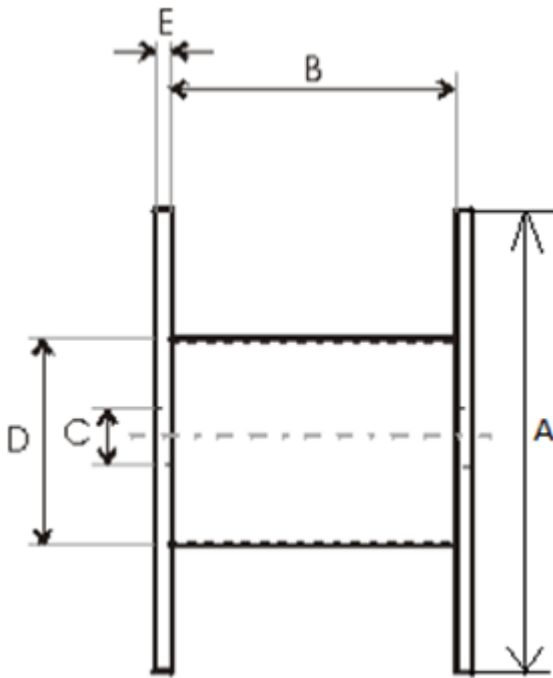

Wooden drum

Product number	Product name	A - Flange Diameter	C - Barrel hole
1100x400x400	Wooden drum 1100x400x400	1,100 mm	85 mm
1200x395x450	Wooden drum 1200x395x450	1,200 mm	110 mm
1200x628x600	Wooden drum 1200x628x600	1,200 mm	81 mm
1200x628x740	Wooden drum 1200x628x740	1,200 mm	85 mm
1400x500x420	Wooden drum 1400x500x420	1,400 mm	85 mm
1500x750x1000	Wooden drum 1500x750x1000	1,500 mm	85 mm
1600x600x620	Wooden drum 1600x600x620	1,600 mm	85 mm
1830x800x1060	Wooden drum 1830x800x1060	1,830 mm	85 mm
400x150x205	Wooden drum 400x150x205	400 mm	65 mm
400x150x280	Wooden drum 400x150x280	400 mm	65 mm
400x150x430	Wooden drum 400x150x430	400 mm	65 mm
500x300x344	Wooden drum 500x300x344	500 mm	75 mm
500x390x290	Wooden drum 500x390x290	500 mm	110 mm
700x300x390	Wooden drum 700x300x390	700 mm	85 mm
755x300x570	Wooden drum 755x300x570	755 mm	85 mm
900x300x570	Wooden drum 900x300x570	900 mm	85 mm