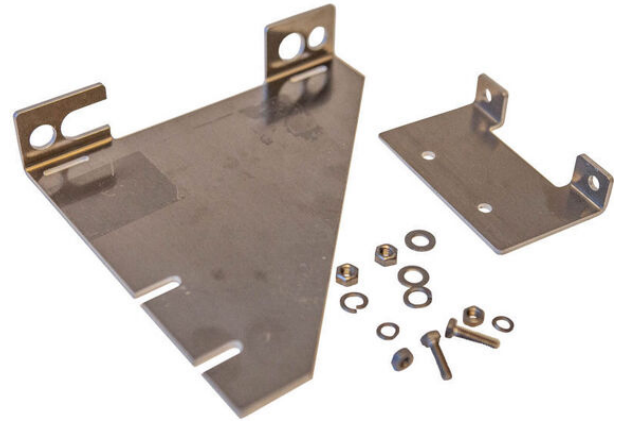

Product name	Coyote 6.5 pole/wall bracket
Product code	5060117
GTIN	
ETIM-Class	EC002625

PRODUCT SPECIFICATIONS

Wall- / post bracket which fits Coyote optical dome closures 6.5x17 and 6.5x22 with P/N: 5060085, 5060086, 5060087 and 5060088.

Measurements

Length	10 mm
Height	241 mm
Width	203 mm
Weight	325 g