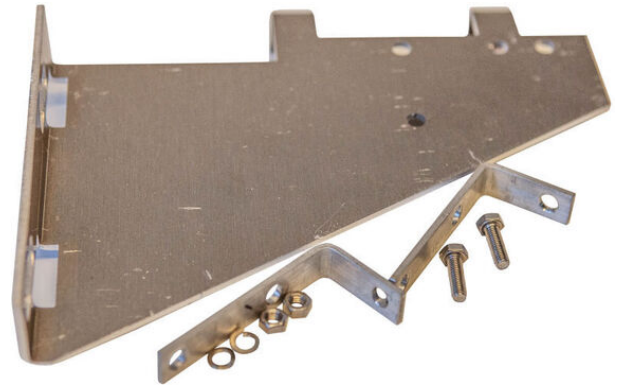

<b>Product name</b>	Coyote 6.5/9.5 pole/wall brack
<b>Product code</b>	5060118
<b>GTIN</b>	7332811314032
<b>ETIM-Class</b>	

## PRODUCT SPECIFICATIONS

Wall- / post bracket which fits Coyote optical dome closures 6.5x17, 6.5x22 and 9.5x19 with P/N: 5060085, 5060086, 5060087, 5060088 and 5060089.

## Measurements

<b>Length</b>	10 mm
<b>Height</b>	241 mm
<b>Width</b>	198 mm
<b>Weight</b>	1,300 g