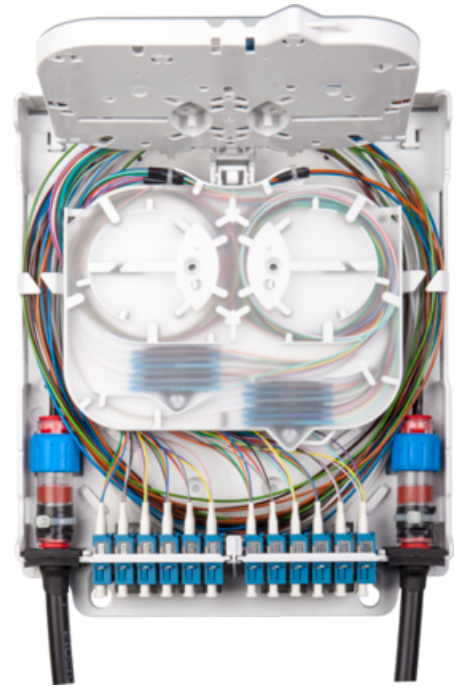

Product name	UNI indoor distribution box
Product code	5060516
GTIN	7332811313738
ETIM-Class	EC002067

PRODUCT SPECIFICATIONS

MTeH UNI is designed to be a very versatile Fiber Optic Box, which can realize a wide range of configurations and interconnect fibers in many ways. The box is primarily suitable as a distribution box in FTTH networks. It includes two types of a connector panel and two large Fiber Optic Trays KM 4. Its unique design and factory connectorized options help reduce assembly time and installation costs

- Easy installation
- Removable cover
- Cable reserves brackets
- Cable management
- Ability to splice in the bottom of the box
- Optional splicing or splitter boxes
- Removable connector panel for 12x SC simplex or 12xSC duplex
- Connector plate protected with a cover
- Gradual grommet Ø 3-14 mm for cable entry from all sides
- Input for 12 microducts up to Ø 7 mm
- Preparation for the side entrance of Wall rails
- Optional wall through installation
- Mid-span access
- 2x splice tray KM4 – total capacity 48 splices
- Maximum capacity 72 splices using splice section in the bottom of the box
- Duplex adapter point to connect PLC splitter

Coverage Degree

IP 20 to EN 60529

Self-Extinguishing Degree	V2 to UL94
Impact protection degree	IK 6 to EN 50102
Color	White RAL 9003
Dimensions	340 x 235 x 60 mm
Weight	0,8 kg
Material – distribution box	ABS - Halogen free, flame retardant (V2)
Environment	Indoor
Number of splices	1-12 splices, 13-24 splices, 25-48 splices
Number of connectors	1-12 connectors, 13-24 connectors, 25-48 connectors
Connector type	SC, LC