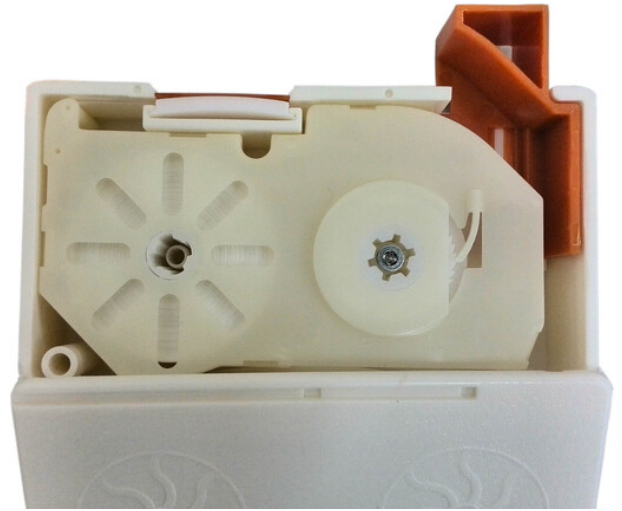

Product name	CLE-BOX replacement reel
Product code	1649546
GTIN	7332811185120
ETIM-Class	EC002609

Measurements

Length	120 mm
Height	25 mm
Width	70 mm
Weight	64 g