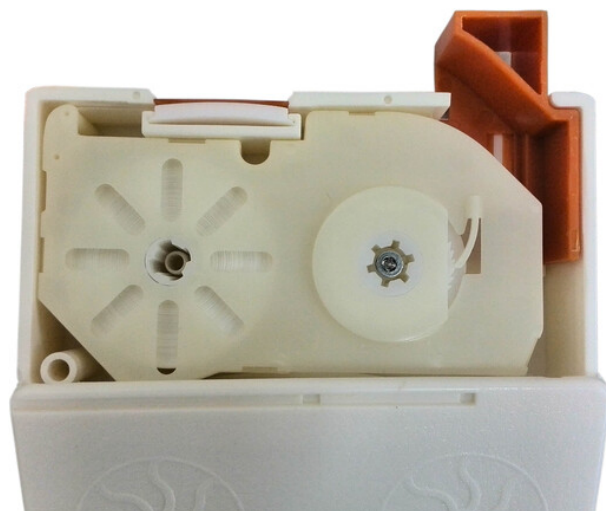

Product name	CLE-BOX replacement reel
Product code	1649546
GTIN	733281185120
ETIM-Class	EC002609

## Measurements

Length	120 mm
Height	25 mm
Width	70 mm
Weight	64 g