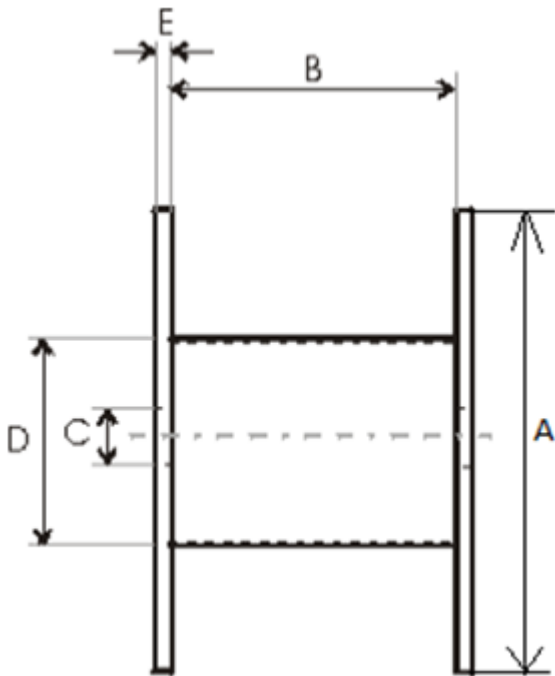

Product name	Wooden drum 1200x395x450
Product code	1200x395x450
GTIN	
ETIM-Class	EC000245

PRODUCT SPECIFICATIONS

Technical Specifications - Drums

Type of drum	Non-return drum
Material	Wood
Flange type	Full Flange

A - Flange Diameter	1,200 mm
B - Inner Width	395 mm
C - Barrel hole	110 mm
D - Barrel Diameter	450 mm
E - Flange Thickness	12 mm
Weight	12 kg