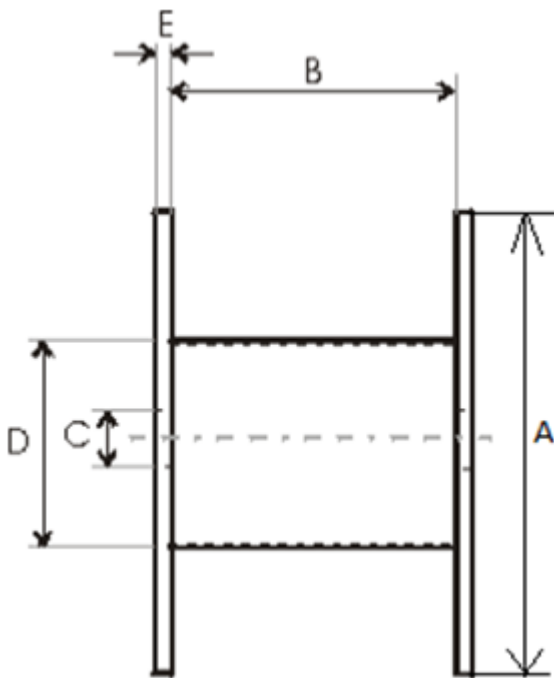

Product name	Wooden drum 1200×395×450
Product code	1200×395×450
GTIN	
ETIM-Class	EC000245

## Technical Specifications - Drums

Type of drum	Non-return drum
Material	Wood
Flange type	Full Flange

A - Flange Diameter	1,200 mm
B - Inner Width	390 mm
C - Barrel hole	110 mm
D - Barrel Diameter	450 mm
E - Flange Thickness	12 mm
Weight	14 kg