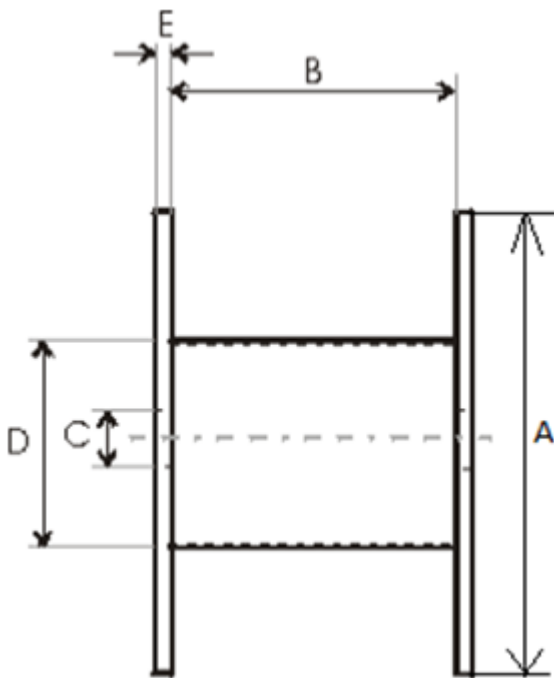

Product name	Wooden drum 1200×395×450
Product code	1200×395×450
GTIN	
ETIM-Class	EC000245

PRODUCT SPECIFICATIONS

Technical Specifications - Drums

Type of drum	Non-return drum
Material	Wood
Flange type	Full Flange

A - Flange Diameter	1,200 mm
B - Inner Width	390 mm
C - Barrel hole	110 mm
D - Barrel Diameter	450 mm
E - Flange Thickness	12 mm
Weight	14 kg