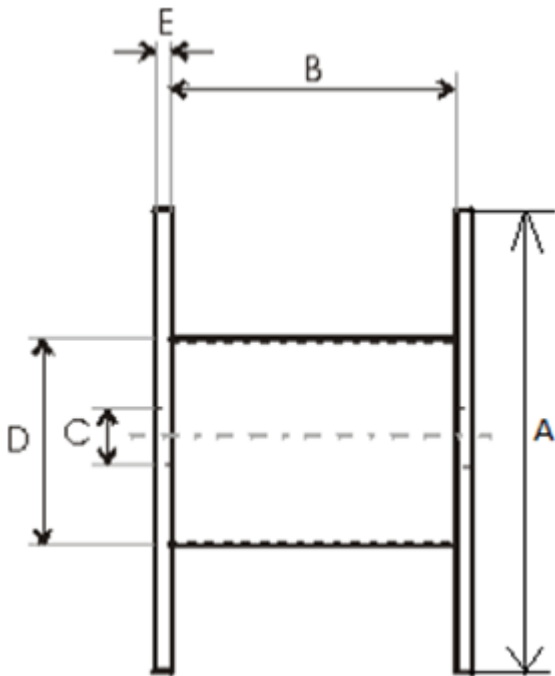

|                     |                          |
|---------------------|--------------------------|
| <b>Product name</b> | Wooden drum 1200x628x600 |
| <b>Product code</b> | 1200x628x600             |
| <b>GTIN</b>         |                          |
| <b>ETIM-Class</b>   | EC000245                 |

## Technical Specifications - Drums

|                     |                 |
|---------------------|-----------------|
| <b>Type of drum</b> | Non-return drum |
| <b>Material</b>     | Wood            |
| <b>Flange type</b>  | Full Flange     |

|                             |          |
|-----------------------------|----------|
| <b>A - Flange Diameter</b>  | 1,200 mm |
| <b>B - Inner Width</b>      | 600 mm   |
| <b>C - Barrel hole</b>      | 81 mm    |
| <b>D - Barrel Diameter</b>  | 628 mm   |
| <b>E - Flange Thickness</b> | 12 mm    |
| <b>Weight</b>               | 31 kg    |