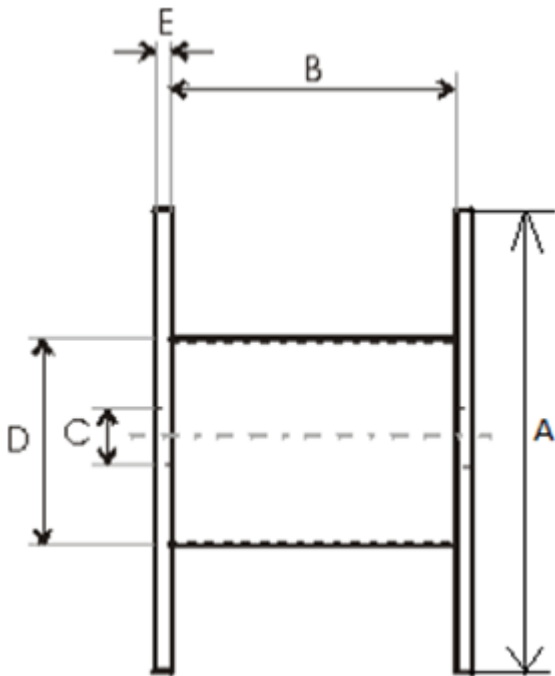

Product name	Wooden drum 1200x628x740
Product code	1200x628x740
GTIN	
ETIM-Class	EC000245

PRODUCT SPECIFICATIONS

Technical Specifications - Drums

Type of drum	Non-return drum
Material	Wood
Flange type	Full Flange

A - Flange Diameter	1,200 mm
B - Inner Width	740 mm
C - Barrel hole	85 mm
D - Barrel Diameter	628 mm
E - Flange Thickness	15 mm
Weight	38 kg