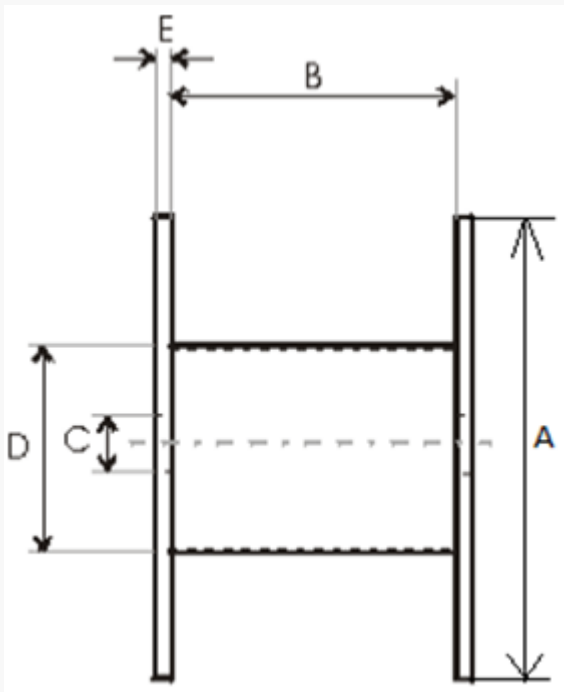

Product name	Wooden drum 1400×420×500
Product code	1400×420×500
GTIN	
ETIM-Class	EC000245

PRODUCT SPECIFICATIONS

Technical Specifications - Drums

Type of drum	Non-return drum
Material	Wood
Flange type	Full Flange

A - Flange Diameter	1,400 mm
B - Inner Width	420 mm
C - Barrel hole	110 mm
D - Barrel Diameter	500 mm
E - Flange Thickness	38 mm
Weight	67 kg