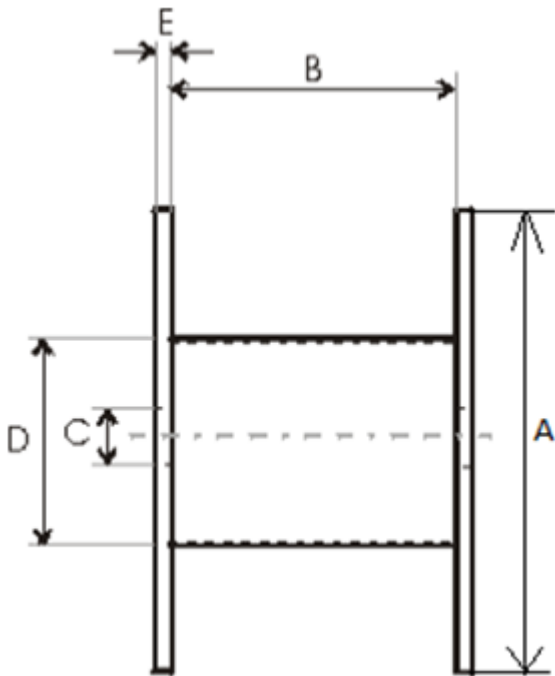

Product name	Wooden drum 1400x420x500
Product code	1400x420x500
GTIN	
ETIM-Class	EC000245

PRODUCT SPECIFICATIONS

Technical Specifications - Drums

Type of drum	Non-return drum
Material	Wood
Flange type	Full Flange

A - Flange Diameter	1,400 mm
B - Inner Width	420 mm
C - Barrel hole	110 mm
D - Barrel Diameter	500 mm
E - Flange Thickness	38 mm
Weight	67 kg