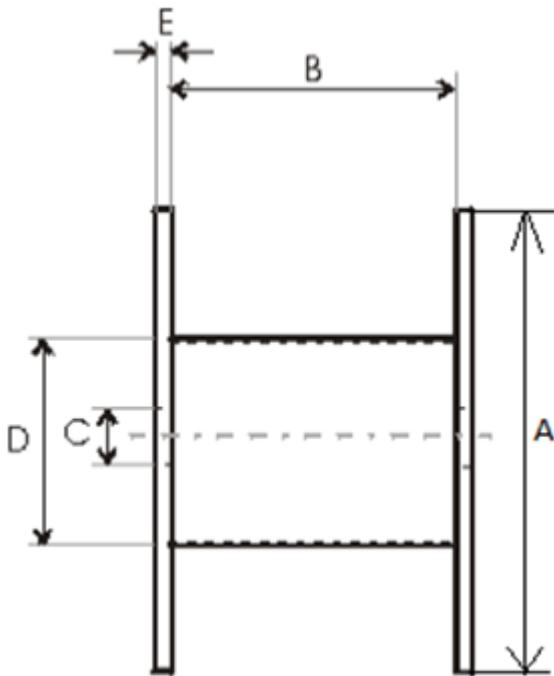

Product name	Wooden drum 1400×500×420
Product code	1400×500×420
GTIN	
ETIM-Class	EC000245

PRODUCT SPECIFICATIONS

Technical Specifications - Drums

Type of drum	Non-return drum
Material	Wood
Flange type	Full Flange

A - Flange Diameter	1,400 mm
B - Inner Width	420 mm
C - Barrel hole	85 mm
D - Barrel Diameter	500 mm
E - Flange Thickness	54 mm
Weight	85 kg