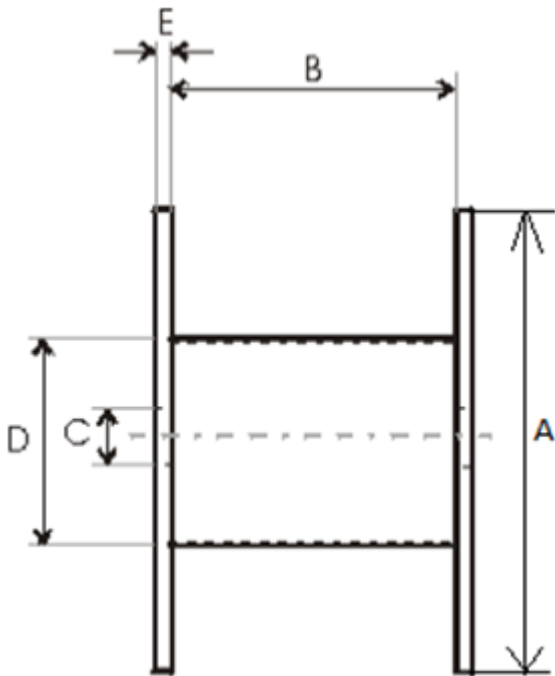

<b>Product name</b>	Wooden drum 1500x750x1000
<b>Product code</b>	1500x750x1000
<b>GTIN</b>	
<b>ETIM-Class</b>	EC000245

## Technical Specifications - Drums

<b>Type of drum</b>	Non-return drum
<b>Material</b>	Wood
<b>Flange type</b>	Full Flange

<b>A - Flange Diameter</b>	1,500 mm
<b>B - Inner Width</b>	1,000 mm
<b>C - Barrel hole</b>	85 mm
<b>D - Barrel Diameter</b>	750 mm
<b>E - Flange Thickness</b>	54 mm
<b>Weight</b>	125 kg