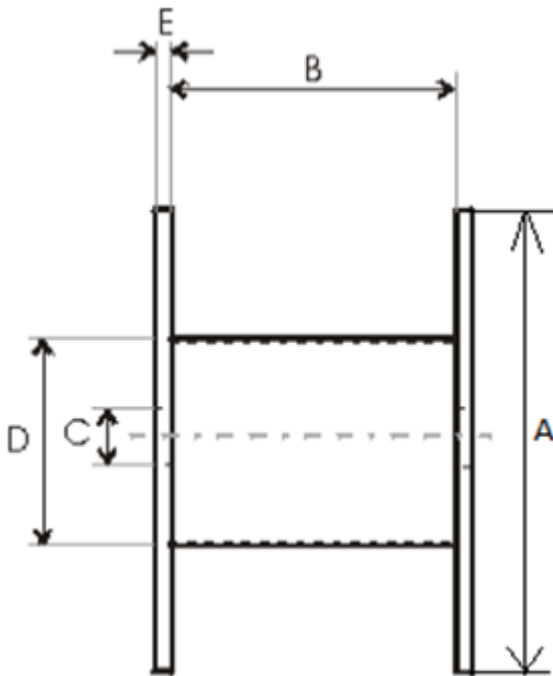

Product name	Wooden drum 1600x1060x750
Product code	1600x1060x750
GTIN	
ETIM-Class	EC000245

PRODUCT SPECIFICATIONS

Technical Specifications - Drums

Type of drum	Non-return drum
Material	Wood
Flange type	Full Flange

A - Flange Diameter	1,600 mm
B - Inner Width	1,060 mm
C - Barrel hole	110 mm
D - Barrel Diameter	750 mm
E - Flange Thickness	44 mm
Weight	100 kg