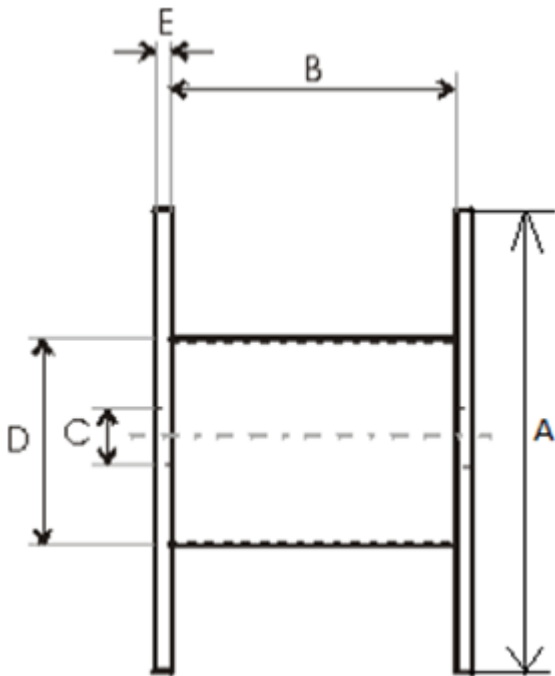

<b>Product name</b>	Wooden drum 1600x600x620
<b>Product code</b>	1600x600x620
<b>GTIN</b>	
<b>ETIM-Class</b>	EC000245

## Technical Specifications - Drums

<b>Type of drum</b>	Non-return drum
<b>Material</b>	Wood
<b>Flange type</b>	Full Flange

<b>A - Flange Diameter</b>	1,600 mm
<b>B - Inner Width</b>	600 mm
<b>C - Barrel hole</b>	85 mm
<b>D - Barrel Diameter</b>	600 mm
<b>E - Flange Thickness</b>	54 mm
<b>Weight</b>	115 kg