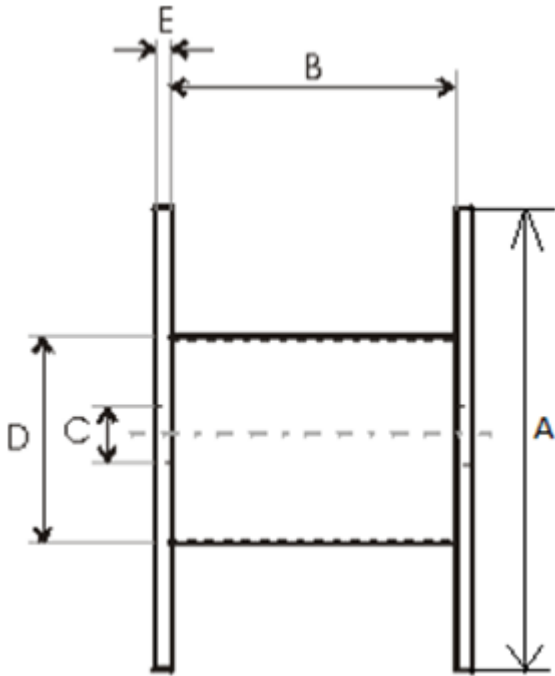

<b>Product name</b>	Wooden drum 1830x1060x900
<b>Product code</b>	1830x1060x900
<b>GTIN</b>	
<b>ETIM-Class</b>	EC000245

## Technical Specifications - Drums

<b>Type of drum</b>	Non-return drum
<b>Material</b>	Wood
<b>Flange type</b>	Full Flange

<b>A - Flange Diameter</b>	1,830 mm
<b>B - Inner Width</b>	1,060 mm
<b>C - Barrel hole</b>	110 mm
<b>D - Barrel Diameter</b>	900 mm
<b>E - Flange Thickness</b>	44 mm
<b>Weight</b>	145 kg