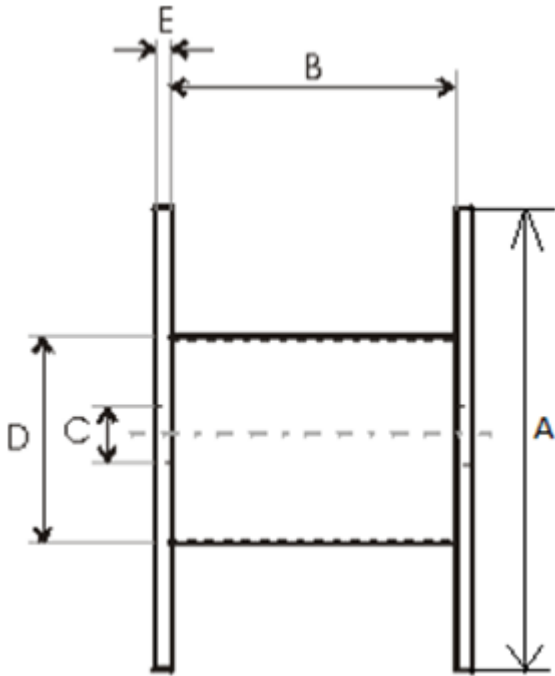

Product name	Wooden drum 1830X800X1060
Product code	1830X1060X900
GTIN	
ETIM-Class	EC000245

PRODUCT SPECIFICATIONS

Technical Specifications - Drums

Type of drum	Non-return drum
Material	Wood
Flange type	Full Flange

A - Flange Diameter	1,830 mm
B - Inner Width	1,060 mm
C - Barrel hole	85 mm
D - Barrel Diameter	800 mm
E - Flange Thickness	54 mm
Weight	175 kg