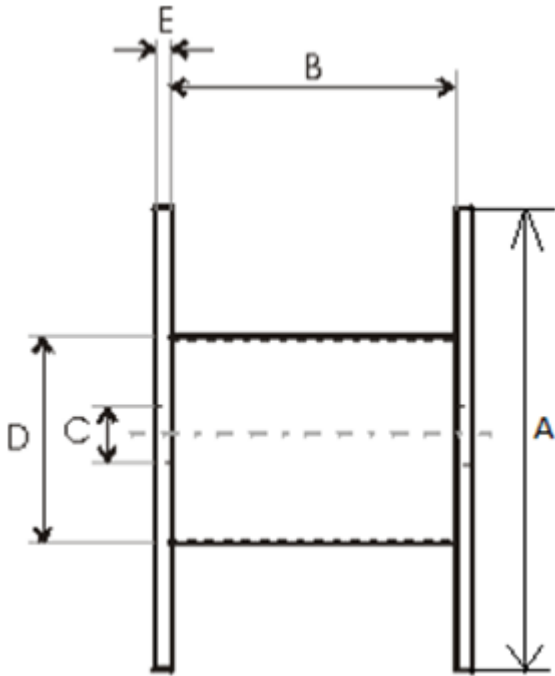

<b>Product name</b>	Wooden drum 2250x1000x900
<b>Product code</b>	2250x1000x900
<b>GTIN</b>	
<b>ETIM-Class</b>	EC000245

PRODUCT SPECIFICATIONS

Technical Specifications - Drums

<b>Type of drum</b>	Non-return drum
<b>Material</b>	Wood
<b>Flange type</b>	Full Flange

<b>A - Flange Diameter</b>	2,250 mm
<b>B - Inner Width</b>	1,000 mm
<b>C - Barrel hole</b>	110 mm
<b>D - Barrel Diameter</b>	900 mm
<b>E - Flange Thickness</b>	44 mm
<b>Weight</b>	240 kg