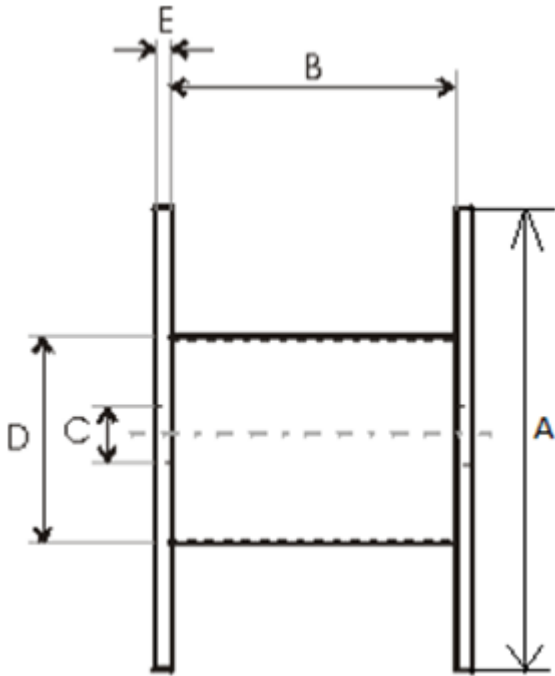

<b>Product name</b>	Wooden drum 400x150x205
<b>Product code</b>	400x150x205
<b>GTIN</b>	
<b>ETIM-Class</b>	EC000245

## Technical Specifications - Drums

<b>Type of drum</b>	Non-return drum
<b>Material</b>	Plywood
<b>Flange type</b>	Full Flange

<b>A - Flange Diameter</b>	400 mm
<b>B - Inner Width</b>	205 mm
<b>C - Barrel hole</b>	65 mm
<b>D - Barrel Diameter</b>	150 mm
<b>E - Flange Thickness</b>	8 mm
<b>Weight</b>	2 kg