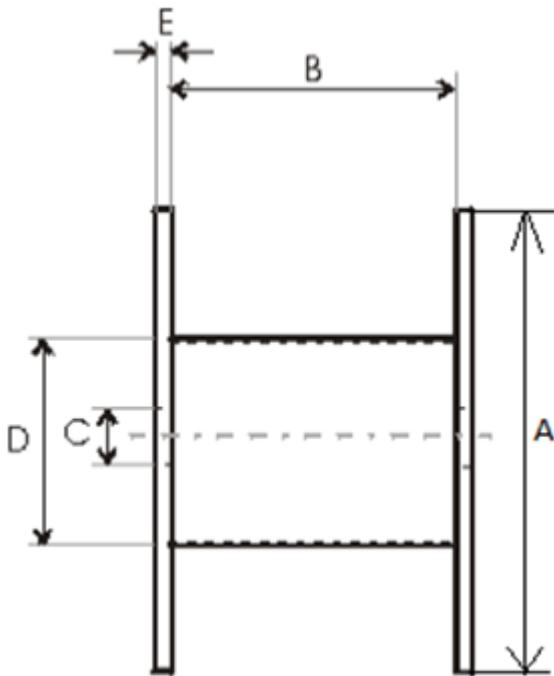

Product name	Wooden drum 400×150×280
Product code	400×150×280
GTIN	
ETIM-Class	EC000245

## Technical Specifications - Drums

Type of drum	Non-return drum
Material	Plywood
Flange type	Full Flange

A - Flange Diameter	400 mm
B - Inner Width	280 mm
C - Barrel hole	65 mm
D - Barrel Diameter	150 mm
E - Flange Thickness	8 mm
Weight	2.1 kg