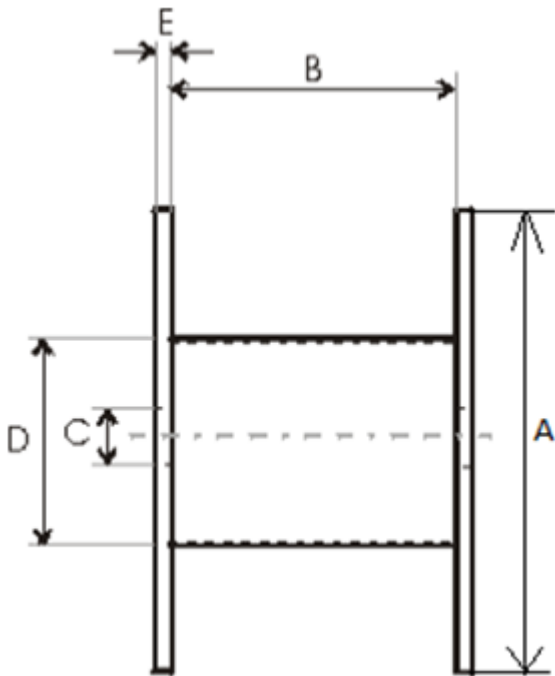

<b>Product name</b>	Wooden drum 400x150x430
<b>Product code</b>	400x150x430
<b>GTIN</b>	
<b>ETIM-Class</b>	EC000245

## Technical Specifications - Drums

<b>Type of drum</b>	Non-return drum
<b>Material</b>	Plywood
<b>Flange type</b>	Full Flange

<b>A - Flange Diameter</b>	400 mm
<b>B - Inner Width</b>	430 mm
<b>C - Barrel hole</b>	65 mm
<b>D - Barrel Diameter</b>	150 mm
<b>E - Flange Thickness</b>	8 mm
<b>Weight</b>	2.8 kg