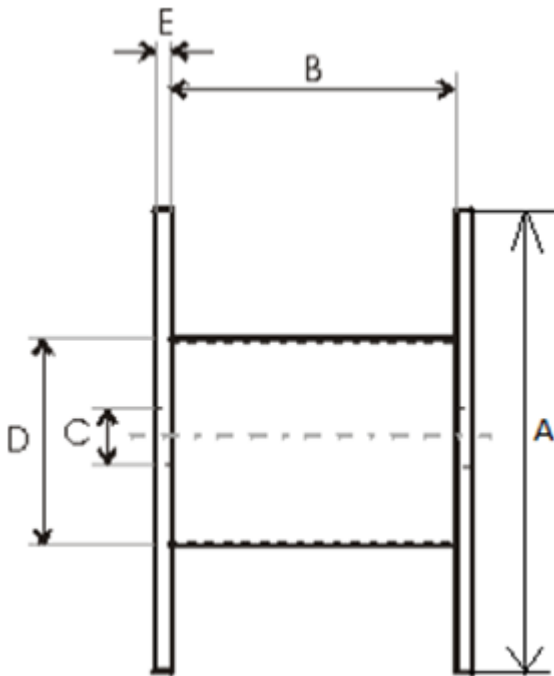

Product name	Wooden drum 755×300×570
Product code	755×300×570
GTIN	
ETIM-Class	EC000245

PRODUCT SPECIFICATIONS

Technical Specifications - Drums

Type of drum	Non-return drum
Material	Wood
Flange type	Full Flange

A - Flange Diameter	755 mm
B - Inner Width	570 mm
C - Barrel hole	85 mm
D - Barrel Diameter	300 mm
E - Flange Thickness	12 mm
Weight	12 kg