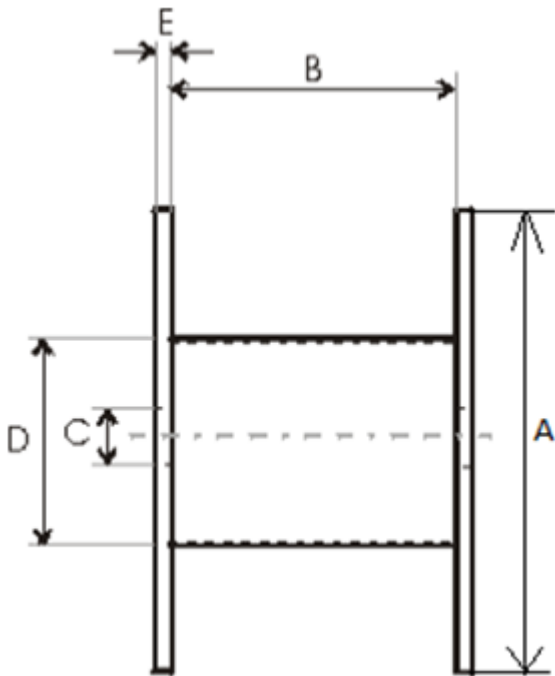

<b>Product name</b>	Wooden drum 755x300x570
<b>Product code</b>	755x300x570
<b>GTIN</b>	
<b>ETIM-Class</b>	EC000245

## Technical Specifications - Drums

<b>Type of drum</b>	Non-return drum
<b>Material</b>	Wood
<b>Flange type</b>	Full Flange

<b>A - Flange Diameter</b>	755 mm
<b>B - Inner Width</b>	570 mm
<b>C - Barrel hole</b>	85 mm
<b>D - Barrel Diameter</b>	300 mm
<b>E - Flange Thickness</b>	12 mm
<b>Weight</b>	12 kg