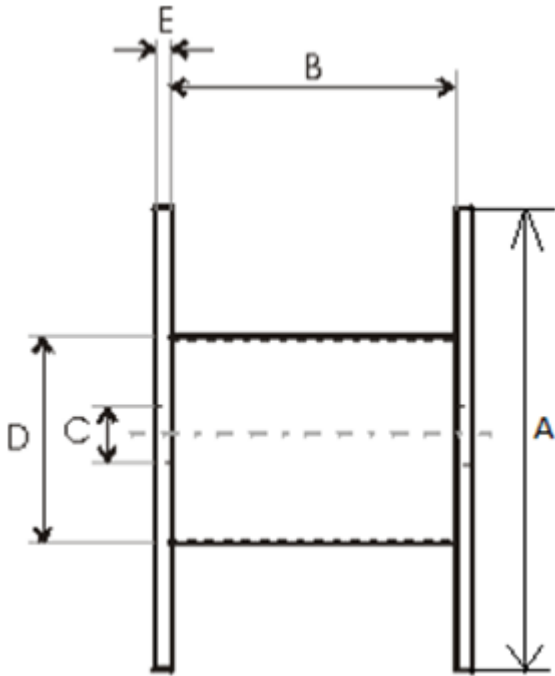

Product name	Wooden drum 700x390x390
Product code	700x390x390
GTIN	
ETIM-Class	EC000245

PRODUCT SPECIFICATIONS

Technical Specifications - Drums

Type of drum	Non-return drum
Material	Wood
Flange type	Full Flange

A - Flange Diameter	700 mm
B - Inner Width	390 mm
C - Barrel hole	110 mm
D - Barrel Diameter	300 mm
E - Flange Thickness	12 mm
Weight	9 kg