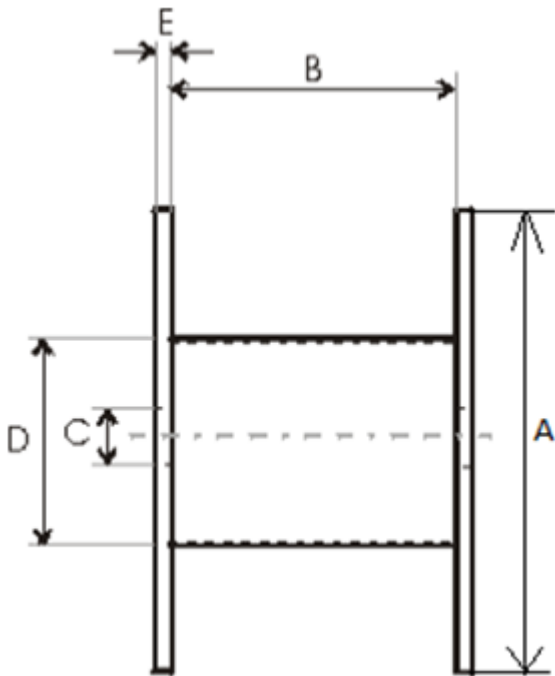

Product name	Wooden drum 500x290x390
Product code	500x290x390
GTIN	
ETIM-Class	EC000245

PRODUCT SPECIFICATIONS

Technical Specifications - Drums

Type of drum	Non-return drum
Material	Wood
Flange type	Full Flange

A - Flange Diameter	500 mm
B - Inner Width	390 mm
C - Barrel hole	110 mm
D - Barrel Diameter	290 mm
E - Flange Thickness	12 mm
Weight	7 kg