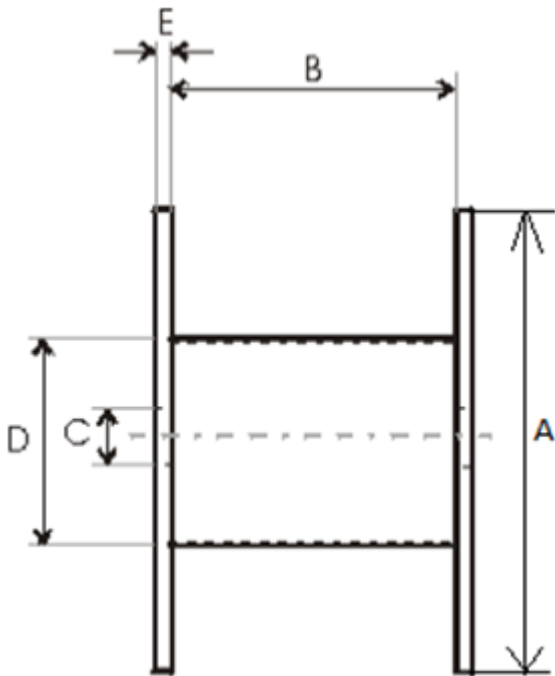

Product name	Wooden drum 500x390x290
Product code	500x390x290
GTIN	
ETIM-Class	EC000245

PRODUCT SPECIFICATIONS

Technical Specifications - Drums

Type of drum	Non-return drum
Material	Wood
Flange type	Full Flange

A - Flange Diameter	500 mm
B - Inner Width	390 mm
C - Barrel hole	110 mm
D - Barrel Diameter	290 mm
E - Flange Thickness	12 mm
Weight	7 kg