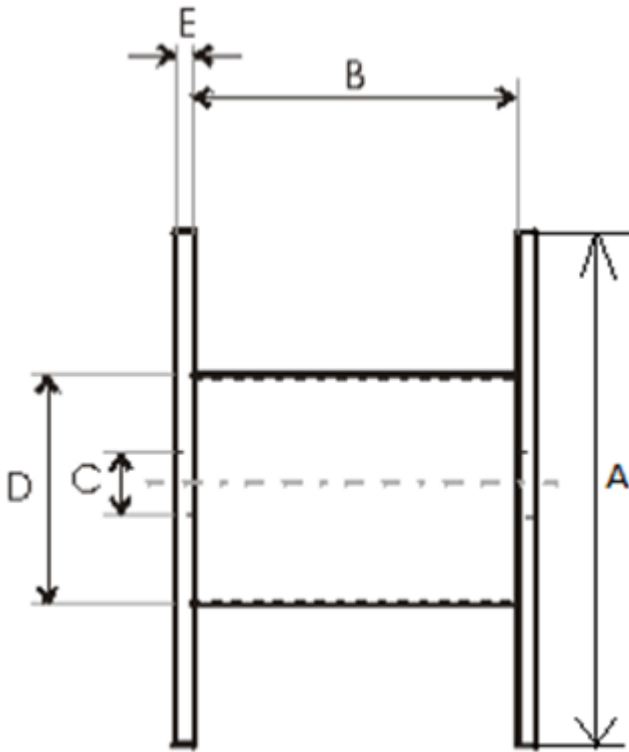

Product name	Wooden drum 700x300x390
Product code	700x300x390
GTIN	
ETIM-Class	EC000245

PRODUCT SPECIFICATIONS

Non-return wooden drum

Dimensions:

A	700 mm
B	390 mm
C	85 mm
D	300 mm
E	12 mm
Weight	11 kg

Technical Specifications - Drums

Type of drum	Non-return drum
Material	Wood
Flange type	Full Flange
A - Flange Diameter	700 mm
B - Inner Width	390 mm
C - Barrel hole	85 mm
D - Barrel Diameter	300 mm
E - Flange Thickness	12 mm
Weight	12 kg