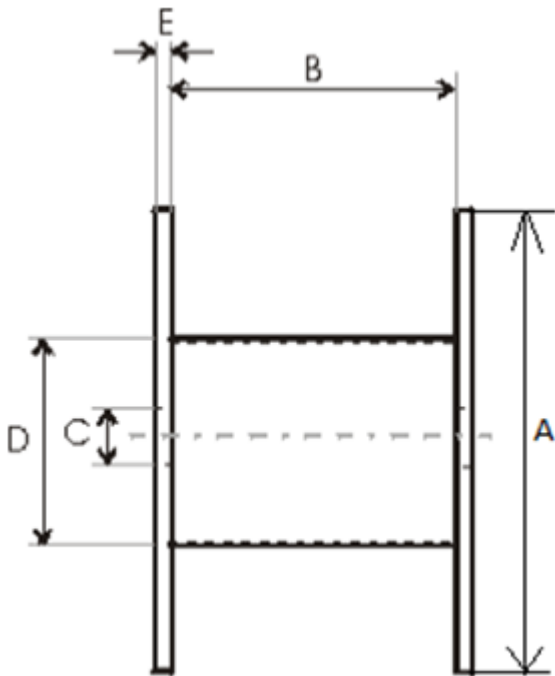

Product name	Wooden drum 900x300x570
Product code	900x300x570
GTIN	
ETIM-Class	EC000245

PRODUCT SPECIFICATIONS

Technical Specifications - Drums

Type of drum	Non-return drum
Material	Wood
Flange type	Full Flange

A - Flange Diameter	900 mm
B - Inner Width	570 mm
C - Barrel hole	85 mm
D - Barrel Diameter	300 mm
E - Flange Thickness	12 mm
Weight	14.8 kg