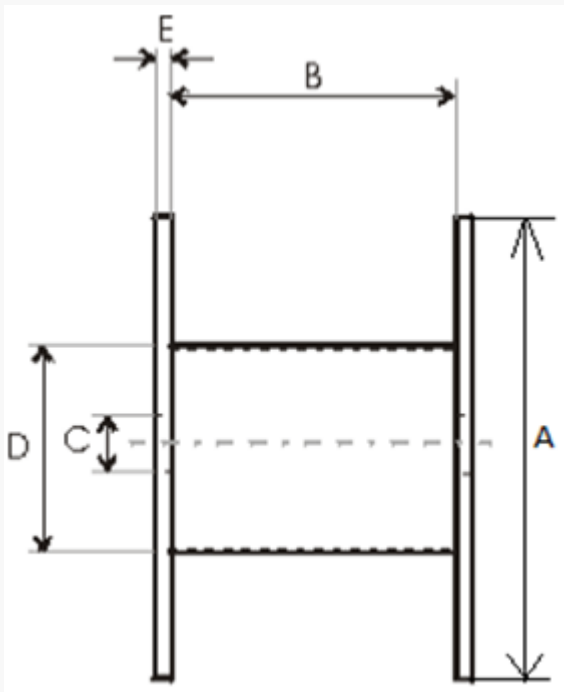

Product name	Wooden drum 900×300×570
Product code	900×300×570
GTIN	
ETIM-Class	EC000245

PRODUCT SPECIFICATIONS

Technical Specifications - Drums

Type of drum	Non-return drum
Material	Wood
Flange type	Full Flange

A - Flange Diameter	900 mm
B - Inner Width	570 mm
C - Barrel hole	85 mm
D - Barrel Diameter	300 mm
E - Flange Thickness	12 mm
Weight	14.8 kg